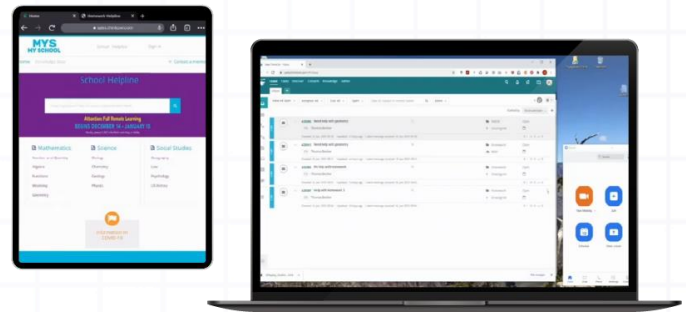

## Just-in-Time Academic Support

Get 1-on-1 help from a live tutor using your phone, tablet, or computer.

Find answers to your questions on your own from the Learning Library.

Available 24/7 Connect with a live tutor when you need it most.